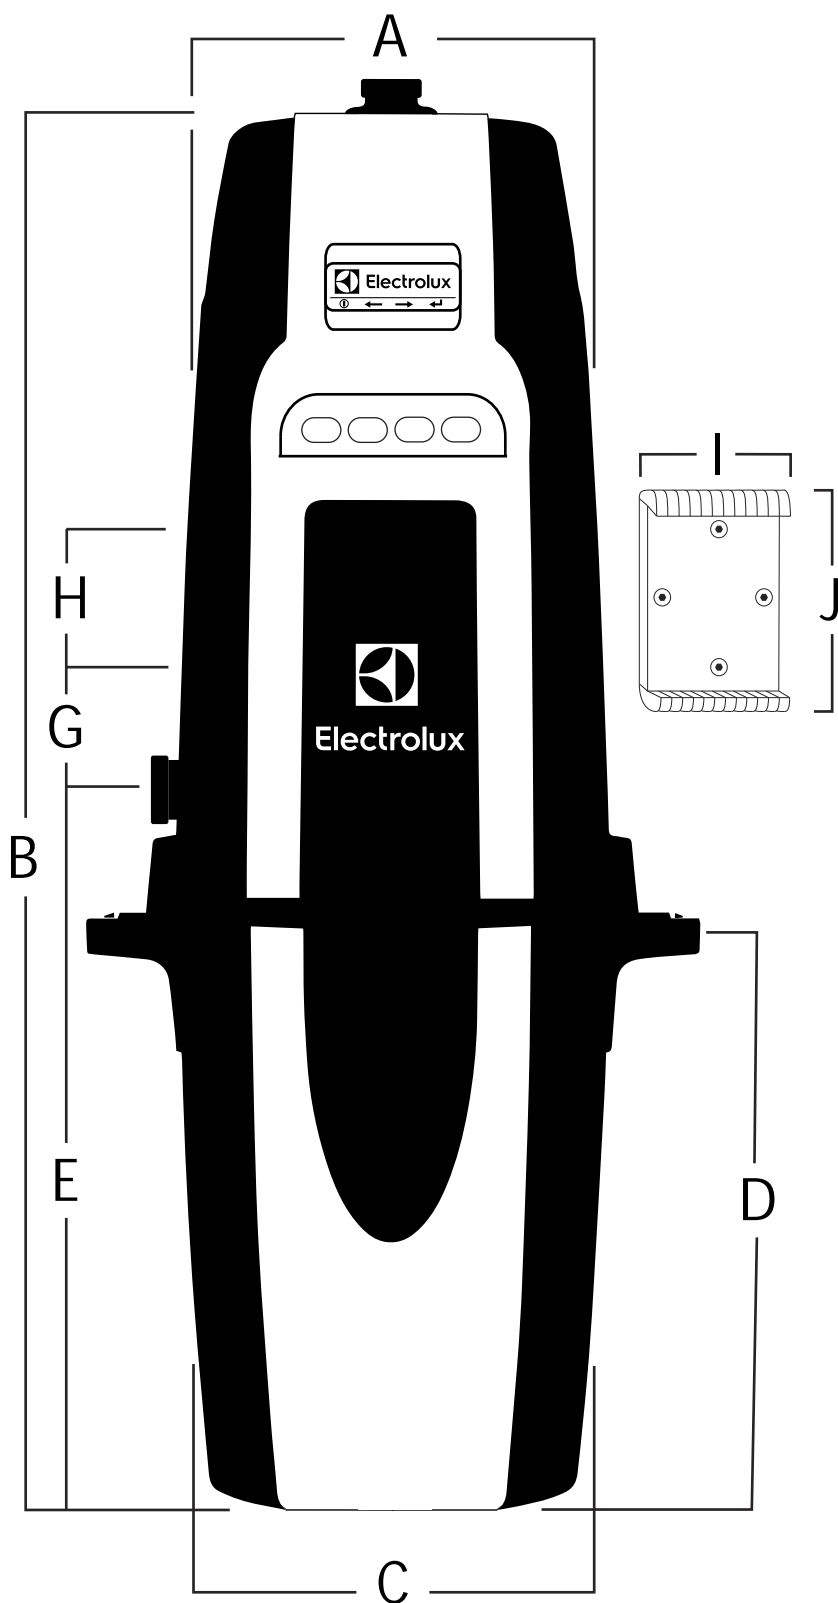

Electrolux Oxygen Centrale Stofzuigunit

De Electrolux Oxygen centrale stofzuigunits zijn strak, maar toch robuust en krachtig. De reeks biedt intuïtieve en handige functies in combinatie met eenvoudig te gebruiken informatie-displays.

ELUX930

Afmetingen, cm

A	30,0
B	104,0
C	29,0
D	44,0
E	50,0
F	-
G	3,0
H	7,5
I	11,5
J	14,0