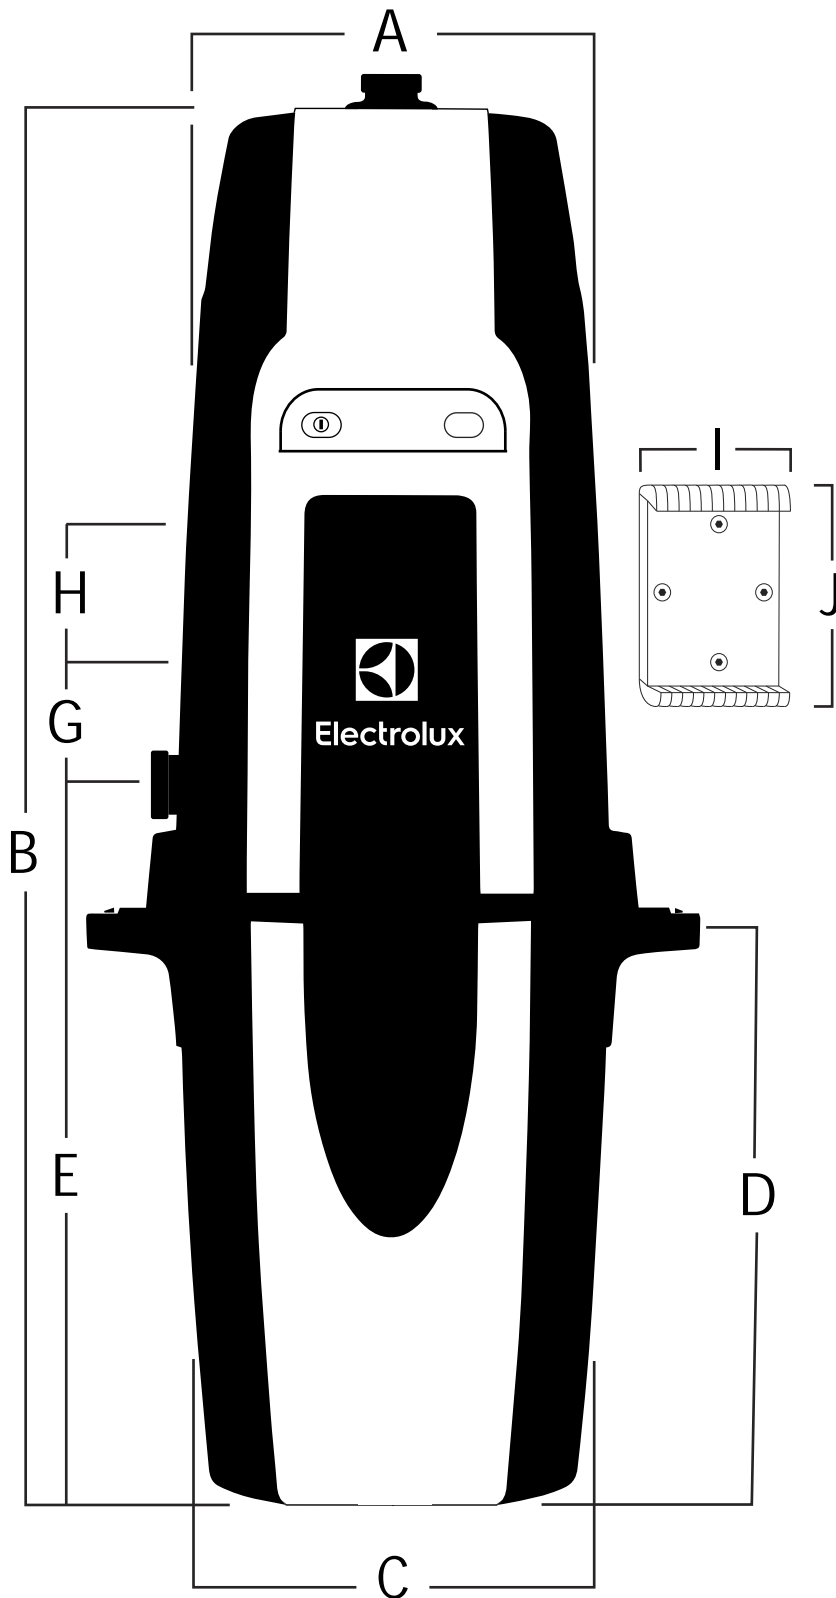

Electrolux Oxygen Centrale Stofzuigunit

De Electrolux Oxygen centrale stofzuigunits zijn strak, maar toch robuust en krachtig. De reeks biedt intuïtieve en handige functies in combinatie met eenvoudig te gebruiken informatie-displays.

ELUX920

Afmetingen, cm

A	30,0
B	104,0
C	29,0
D	44,0
E	50,0
F	-
G	3,0
H	7,5
I	11,5
J	14,0